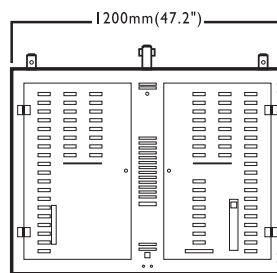

Available in sleek, lightweight panels, the R12-ER-II is the ideal display choice for any application.

create impact

R12-ER-II outdoor LED panel

configurations

quick reference guide

R12-ER-II

brightness	5000 nits	data refresh rate (typical)	100,000 Hz
viewing angle horizontal	140° (50% brightness)	video frame rate	50/60 Hz
viewing angle vertical	40° (50% brightness)	display input (via Scaler & LIP)	RGB HV, YUV, YC, SDI
contrast ratio (typical)	2,000 :1		Composite
visual resolution	12.5mm		(HD-SDI optional)
physical resolution	25.0mm	lifetime (50% brightness)	≥75,000 hours
pixel density	1600 per m ²	panel diagonal	1562mm (61.5")
pixel configuration	RGB 1,2,1	operating temperature	-20 to 40 °C
colours	4.4 trillion	power consumption (typical)*	365 watts
digital processing	14 bit		

6:5 Aspect Ratio							Panel		Average power consumption*	
R12-ER-II panel	panel total	Size (m ²)	Size (ft ²)	Dimensions w x h (m) w x h (ft)		Dot resolution w x h	Total weight kg (lb)	Total (watts)	I Phase (amps)	I Phase (amps)
								Europe (240 volts)	US (110 volts)	
1	1	1.20	12.91	1.20 x 1.00	3.94 x 3.28	96 x 80	75 (165)	365	1.5	3.3
4 x 4	16	19.20	206.59	4.80 x 4.00	15.74 x 13.12	384 x 320	1200 (2646)	5840	24.3	53.1
5 x 5	25	30.00	322.80	6.00 x 5.00	19.68 x 16.40	480 x 400	1875 (4134)	9125	38.0	83.0
6 x 6	36	43.20	464.83	7.20 x 6.00	23.62 x 19.68	576 x 480	2700 (5954)	13140	54.8	119.5
7 x 7	49	58.80	632.69	8.40 x 7.00	27.55 x 22.96	672 x 560	3675 (8103)	17885	74.5	162.6
8 x 8	64	76.80	826.37	9.60 x 8.00	31.49 x 26.24	768 x 640	4800 (10584)	23360	97.3	212.4
9 x 9	81	97.20	1045.87	10.80 x 9.00	35.42 x 29.52	864 x 720	6075 (13395)	29565	123.2	268.8
10 x 10	100	120.00	1291.20	12.00 x 10.00	39.36 x 32.80	960 x 800	7500 (16538)	36500	152.1	331.8