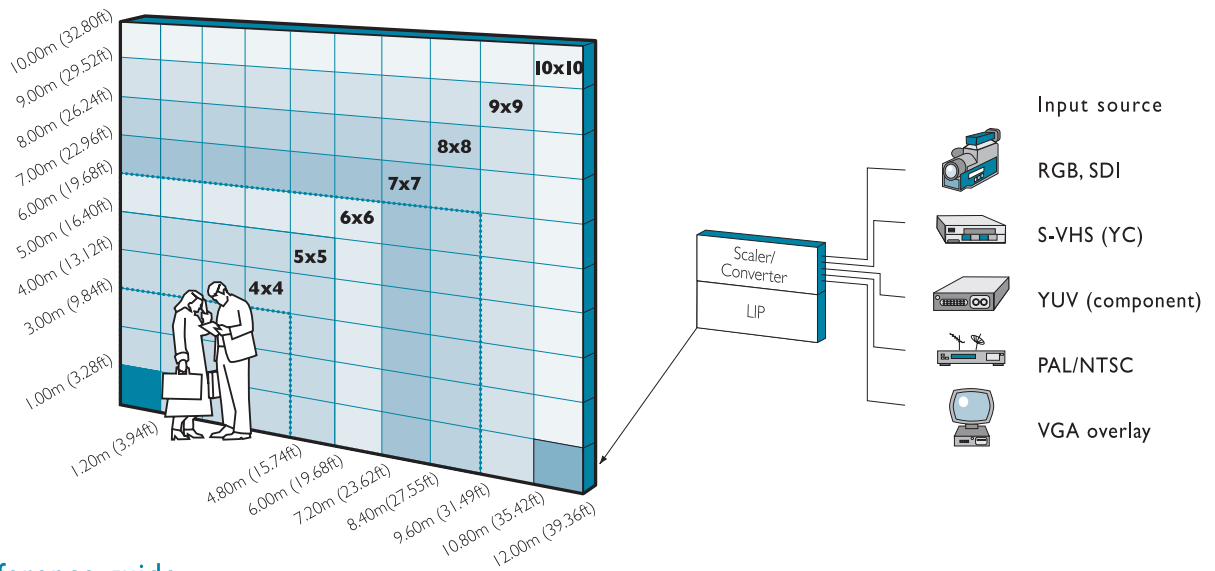

R12-ER-II outdoor LED panel

configurations

quick reference guide

R12-ER-II