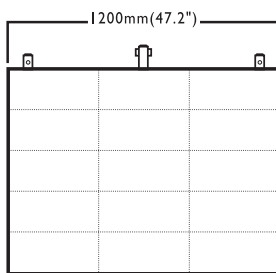

Available in sleek, lightweight panels, the R12-ER-II is the ideal display choice for any application.

create impact

R12-ER-II outdoor LED panel

configurations

quick reference guide

R12-ER-II

brightness	5000 nits	data refresh rate (typical)	100,000 Hz
viewing angle horizontal	140° (50% brightness)	video frame rate	50/60 Hz
viewing angle vertical	40° (50% brightness)	display input (via Scaler & LIP)	RGB HV, YUV, YC, SDI
contrast ratio (typical)	2,000 :1		Composite
visual resolution	12.5mm		(HD-SDI optional)
physical resolution	25.0mm	lifetime (50% brightness)	≥75,000 hours
pixel density	1600 per m ²	panel diagonal	1562mm (61.5")
pixel configuration	RGB 1,2,1	operating temperature	-20 to 40 °C
colours	4.4 trillion	power consumption (typical)*	365 watts
digital processing	14 bit		

6:5 Aspect Ratio							Panel		Average power consumption*	
R12-ER-II panel	panel total	Size (m ²)	Size (ft ²)	Dimensions w x h (m) w x h (ft)		Dot resolution w x h	Total weight kg (lb)	Total (watts)	I Phase (amps)	I Phase (amps)
								Europe (240 volts)	US (110 volts)	
1	1	1.20	12.91	1.20 x 1.00	3.94 x 3.28	96 x 80	75 (165)	365	1.5	3.3
4 x 4	16	19.20	206.59	4.80 x 4.00	15.74 x 13.12	384 x 320	1200 (2646)	5840	24.3	53.1
5 x 5	25	30.00	322.80	6.00 x 5.00	19.68 x 16.40	480 x 400	1875 (4134)	9125	38.0	83.0
6 x 6	36	43.20	464.83	7.20 x 6.00	23.62 x 19.68	576 x 480	2700 (5954)	13140	54.8	119.5
7 x 7	49	58.80	632.69	8.40 x 7.00	27.55 x 22.96	672 x 560	3675 (8103)	17885	74.5	162.6
8 x 8	64	76.80	826.37	9.60 x 8.00	31.49 x 26.24	768 x 640	4800 (10584)	23360	97.3	212.4
9 x 9	81	97.20	1045.87	10.80 x 9.00	35.42 x 29.52	864 x 720	6075 (13395)	29565	123.2	268.8
10 x 10	100	120.00	1291.20	12.00 x 10.00	39.36 x 32.80	960 x 800	7500 (16538)	36500	152.1	331.8