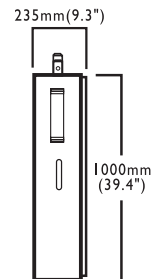

Available in sleek, lightweight panels, the R12-ER-II is the ideal display choice for any application.

create impact

R12-ER-II outdoor LED panel

configurations

quick reference guide

R12-ER-II

brightness	5000 nits	data refresh rate (typical)	100,000 Hz
viewing angle horizontal	140° (50% brightness)	video frame rate	50/60 Hz
viewing angle vertical	40° (50% brightness)	display input (via Scaler & LIP)	RGB HV, YUV, YC, SDI
contrast ratio (typical)	2,000 :1		Composite
visual resolution	12.5mm		(HD-SDI optional)
physical resolution	25.0mm	lifetime (50% brightness)	≥75,000 hours
pixel density	1600 per m ²	panel diagonal	1562mm (61.5")
pixel configuration	RGB 1,2,1	operating temperature	-20 to 40 °C
colours	4.4 trillion	power consumption (typical)*	365 watts
digital processing	14 bit		

6:5 Aspect Ratio							Panel		Average power consumption*	
R12-ER-II panel	panel total	Size (m ²)	Size (ft ²)	Dimensions w x h (m) w x h (ft)		Dot resolution w x h	Total weight kg (lb)	Total (watts)	I Phase (amps)	I Phase (amps)
								Europe (240 volts)	US (110 volts)	
1	1	1.20	12.91	1.20 x 1.00	3.94 x 3.28	96 x 80	75 (165)	365	1.5	3.3
4 x 4	16	19.20	206.59	4.80 x 4.00	15.74 x 13.12	384 x 320	1200 (2646)	5840	24.3	53.1
5 x 5	25	30.00	322.80	6.00 x 5.00	19.68 x 16.40	480 x 400	1875 (4134)	9125	38.0	83.0
6 x 6	36	43.20	464.83	7.20 x 6.00	23.62 x 19.68	576 x 480	2700 (5954)	13140	54.8	119.5
7 x 7	49	58.80	632.69	8.40 x 7.00	27.55 x 22.96	672 x 560	3675 (8103)	17885	74.5	162.6
8 x 8	64	76.80	826.37	9.60 x 8.00	31.49 x 26.24	768 x 640	4800 (10584)	23360	97.3	212.4
9 x 9	81	97.20	1045.87	10.80 x 9.00	35.42 x 29.52	864 x 720	6075 (13395)	29565	123.2	268.8
10 x 10	100	120.00	1291.20	12.00 x 10.00	39.36 x 32.80	960 x 800	7500 (16538)	36500	152.1	331.8