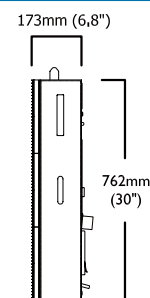

create **impact**

R10-ER outdoor LED panel

configurations

quick reference guide

R10-ER

brightness	5000 nits
viewing angle horizontal	140° (50% brightness)
viewing angle vertical	50° (50% brightness)
contrast ratio (typical)	2,000:1
visual resolution	10mm
pixel density	8928 per m ²
pixel configuration	RGB 1, 2, 1
colours	4.4 trillion
processing depth	14 bit

Standard 4:3 aspect ratio (16:9 aspect also possible)

R10-ER Panel	Panel total	Size (m ²)	Size (ft ²)	Dimensions		Pixel resolution w x h	Panel	Max power consumption		
				w x h (m)	w x h (ft)			Total (watts)	I Phase (amps)	I Phase (amps)
1	1	0.77	8.33	1.02 x 0.76	3.3 x 2.5	96 x 72	49 (107.8)	490	2.0	4.5
4 x 4	16	12.4	133.33	4.06 x 3.05	13.3 x 10.0	384 x 288	784 (1724.8)	7840	32.7	71.3
5 x 5	25	19.4	208.33	5.08 x 3.81	16.7 x 12.5	480 x 360	1225 (2695)	12250	51.0	111.4
6 x 6	36	27.9	300.00	6.10 x 4.57	20.0 x 15.0	576 x 432	1764 (3880.8)	17640	73.5	160.4
7 x 7	49	37.9	408.33	7.11 x 5.33	23.3 x 17.5	672 x 504	2401 (5282.2)	24010	100.0	218.3
8 x 8	64	49.6	533.33	8.13 x 6.10	26.7 x 20.0	768 x 576	3136 (6899.2)	31360	130.7	285.1
9 x 9	81	62.7	675.00	9.14 x 6.86	30.0 x 22.5	864 x 648	3969 (8731.8)	39690	165.4	360.8
10 x 10	100	77.4	833.33	10.16 x 7.62	33.3 x 25.0	960 x 720	4900 (10780)	49000	204.2	445.5