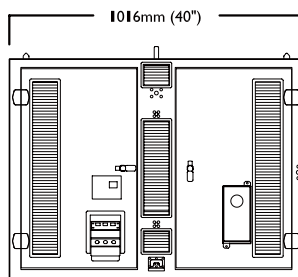

create **impact**

R10-ER outdoor LED panel

configurations

quick reference guide

R10-ER

brightness	5000 nits
viewing angle horizontal	140° (50% brightness)
viewing angle vertical	50° (50% brightness)
contrast ratio (typical)	2,000:1
visual resolution	10mm
pixel density	8928 per m ²
pixel configuration	RGB 1, 2, 1
colours	4.4 trillion
processing depth	14 bit

Standard 4:3 aspect ratio (16:9 aspect also possible)

R10-ER Panel	Panel total	Size (m ²)	Size (ft ²)	Dimensions		Pixel resolution w x h	Panel	Max power consumption		
				w x h (m)	w x h (ft)			Total (watts)	I Phase (amps)	I Phase (amps)
1	1	0.77	8.33	1.02 x 0.76	3.3 x 2.5	96 x 72	49 (107.8)	490	2.0	4.5
4 x 4	16	12.4	133.33	4.06 x 3.05	13.3 x 10.0	384 x 288	784 (1724.8)	7840	32.7	71.3
5 x 5	25	19.4	208.33	5.08 x 3.81	16.7 x 12.5	480 x 360	1225 (2695)	12250	51.0	111.4
6 x 6	36	27.9	300.00	6.10 x 4.57	20.0 x 15.0	576 x 432	1764 (3880.8)	17640	73.5	160.4
7 x 7	49	37.9	408.33	7.11 x 5.33	23.3 x 17.5	672 x 504	2401 (5282.2)	24010	100.0	218.3
8 x 8	64	49.6	533.33	8.13 x 6.10	26.7 x 20.0	768 x 576	3136 (6899.2)	31360	130.7	285.1
9 x 9	81	62.7	675.00	9.14 x 6.86	30.0 x 22.5	864 x 648	3969 (8731.8)	39690	165.4	360.8
10 x 10	100	77.4	833.33	10.16 x 7.62	33.3 x 25.0	960 x 720	4900 (10780)	49000	204.2	445.5