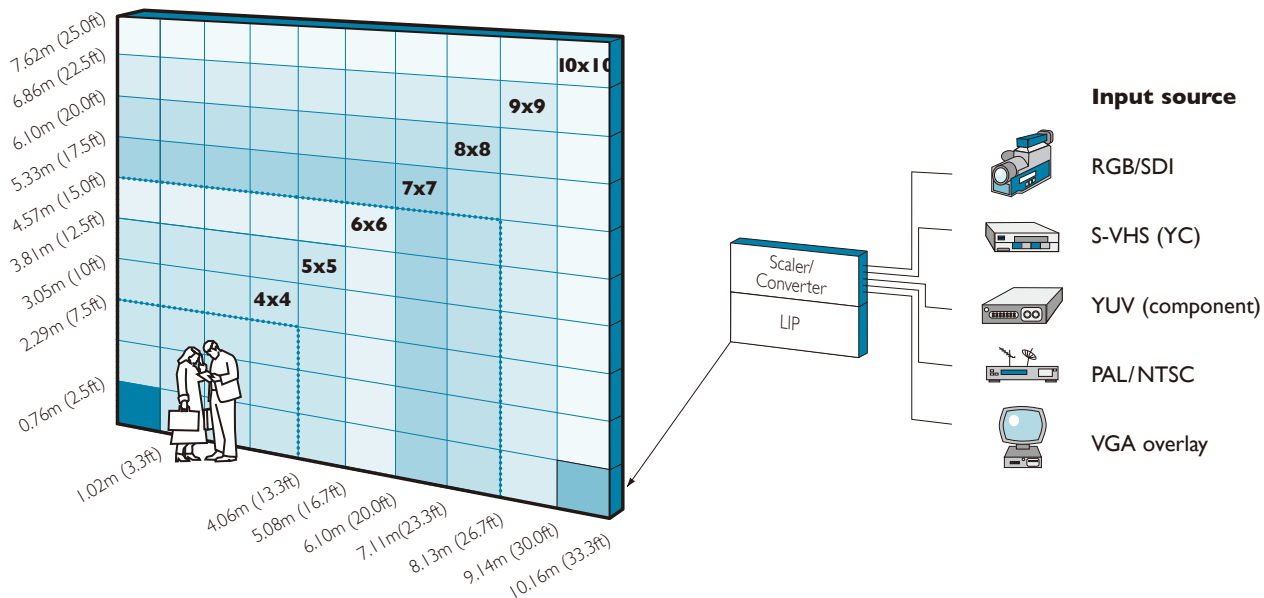

R10-ER

outdoor LED panels

10mm visual resolution model

**rental****concerts****sports events****exhibitions**

Utilizing Lighthouse's unique Enhanced Resolution technology, the R10-ER offers high-quality video application with a 10mm visual resolution.

Featuring 5,000nit-high brightness, a wide viewing angle, excellent colour uniformity advantage and weatherproof features, the R10-ER is the cost-effective LED display choice for both indoor and outdoor rental applications.

create **impact**

R10-ER outdoor LED panel

configurations

quick reference guide

R10-ER

brightness	5000 nits
viewing angle horizontal	140° (50% brightness)
viewing angle vertical	50° (50% brightness)
contrast ratio (typical)	2,000:1
visual resolution	10mm
pixel density	8928 per m ²
pixel configuration	RGB 1, 2, 1
colours	4.4 trillion
processing depth	14 bit

Standard 4:3 aspect ratio (16:9 aspect also possible)

R10-ER Panel	Panel total	Size (m ²)	Size (ft ²)	Dimensions		Pixel resolution w x h	Panel	Max power consumption		
				w x h (m)	w x h (ft)			Total (watts)	I Phase (amps)	I Phase (amps)
1	1	0.77	8.33	1.02 x 0.76	3.3 x 2.5	96 x 72	49 (107.8)	490	2.0	4.5
4 x 4	16	12.4	133.33	4.06 x 3.05	13.3 x 10.0	384 x 288	784 (1724.8)	7840	32.7	71.3
5 x 5	25	19.4	208.33	5.08 x 3.81	16.7 x 12.5	480 x 360	1225 (2695)	12250	51.0	111.4
6 x 6	36	27.9	300.00	6.10 x 4.57	20.0 x 15.0	576 x 432	1764 (3880.8)	17640	73.5	160.4
7 x 7	49	37.9	408.33	7.11 x 5.33	23.3 x 17.5	672 x 504	2401 (5282.2)	24010	100.0	218.3
8 x 8	64	49.6	533.33	8.13 x 6.10	26.7 x 20.0	768 x 576	3136 (6899.2)	31360	130.7	285.1
9 x 9	81	62.7	675.00	9.14 x 6.86	30.0 x 22.5	864 x 648	3969 (8731.8)	39690	165.4	360.8
10 x 10	100	77.4	833.33	10.16 x 7.62	33.3 x 25.0	960 x 720	4900 (10780)	49000	204.2	445.5